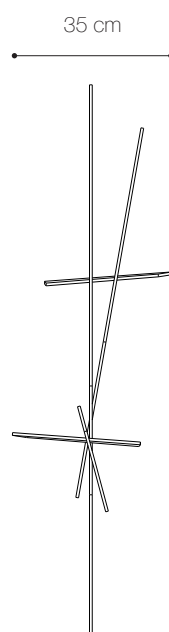

## Bird Candleholder

### Materials Shown

Iron

### Dimensions

Width: 32 cm  
Height: 120 cm  
Depth: 35 cm