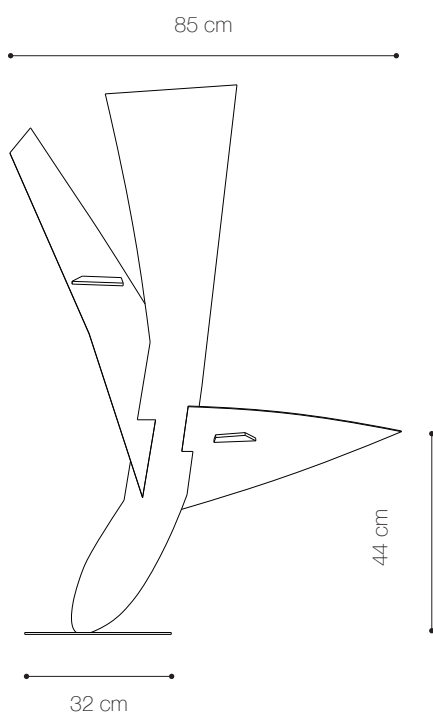

## Bird Candleholder

### Materials Shown

Iron

### Dimensions

Width: 32 cm  
Height: 120 cm  
Depth: 35 cm