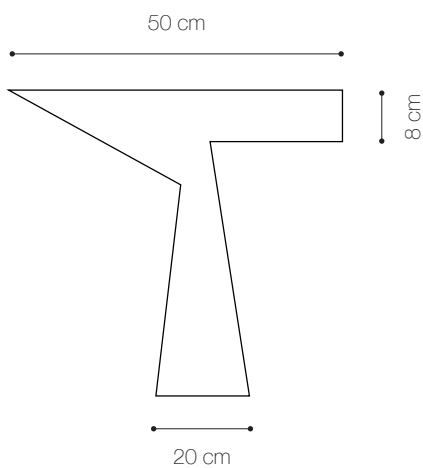

Columbina Coffee Table

Materials Shown

Solid linden wood, high gloss lacquer finish

Dimensions

Width: 50 cm
Height: 50 cm
Depth: 50 cm

Finishes