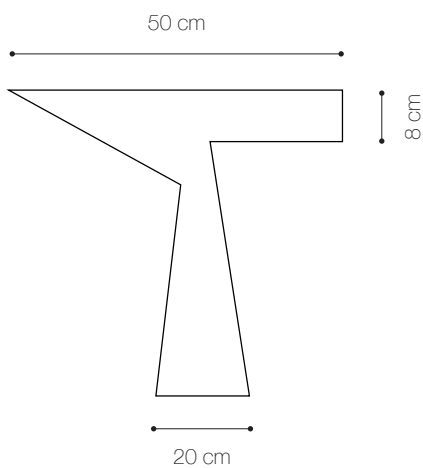

Columbina Side Table

Materials Shown

Walnut burl

Dimensions

Width: 50 cm
Height: 50 cm
Depth: 50 cm

Finishes