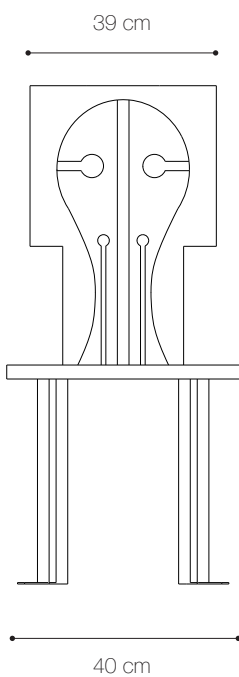

Epona Chair

Materials Shown

Iron

Dimensions

Width: 40 cm
Height: 106 cm
Depth: 44 cm

Finishes