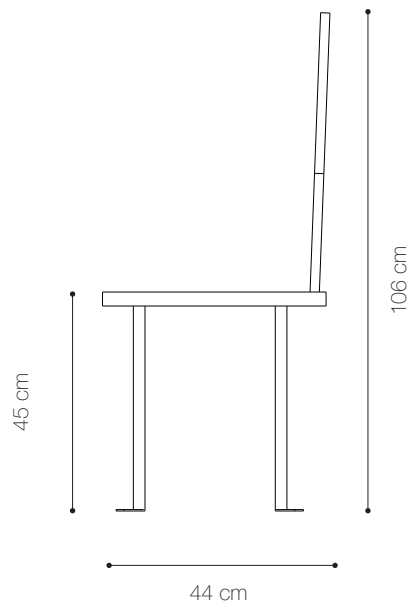

Epona Chair

Materials Shown

Iron

Dimensions

Width: 40 cm
Height: 106 cm
Depth: 44 cm

Finishes