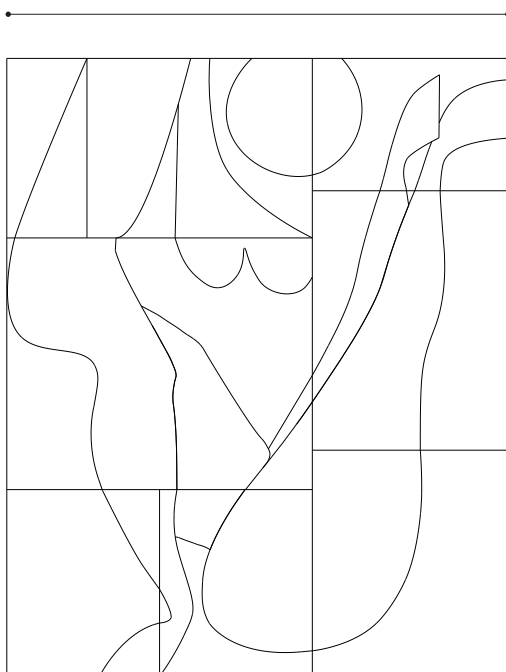

Exposé II Mirror

150 cm

185 cm

Materials Shown

Mirror glass, smoked mirror glass

Dimensions

Width: 150 cm
Height: 185 cm
Depth: 2 cm

Finishes