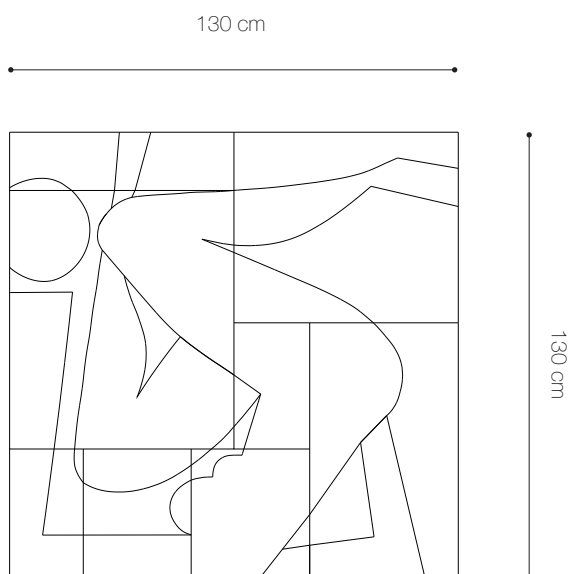

Exposé Mirror

Materials Shown

Mirror glass, gold mirror glass

Dimensions

Width: 130 cm
Height: 135 cm
Depth: 2 cm

Finishes