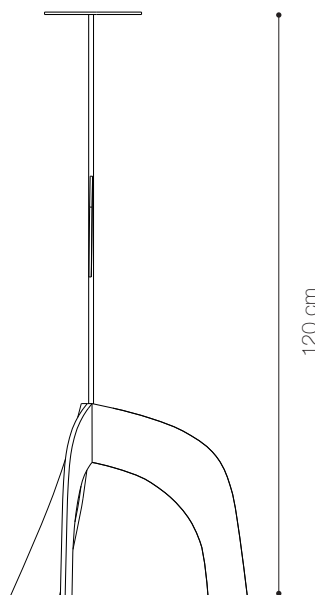

Fish Candleholder

Materials Shown

Iron

Dimensions

Width: 20 cm
Height: 120 cm
Depth: 32 cm

Finishes