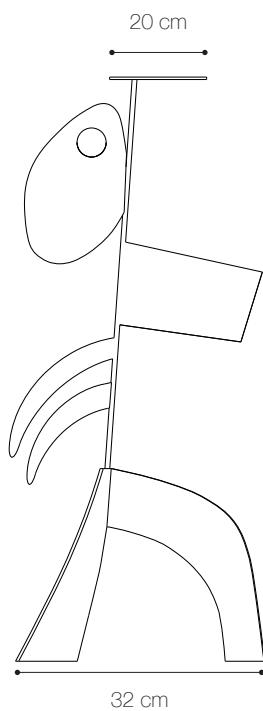

Fish Candleholder

Materials Shown

Iron

Dimensions

Width: 20 cm
Height: 120 cm
Depth: 32 cm

Finishes