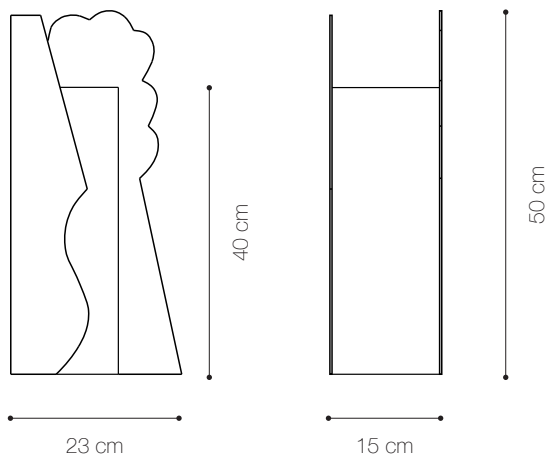

Frida Vase

Materials Shown

Aluminium

Dimensions

Width: 15 cm
Height: 50 cm
Depth: 15 cm

Finishes