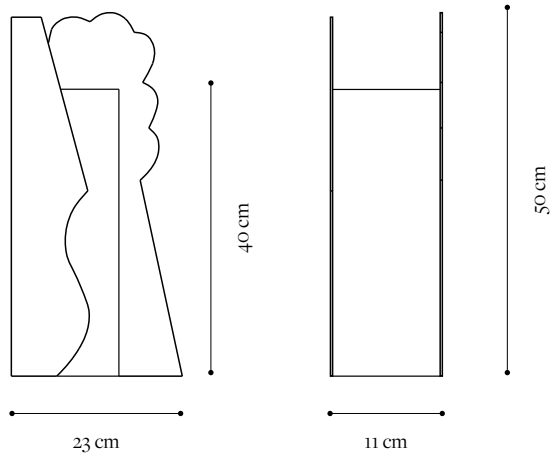

Frida II

Materials Shown

Aluminium

Dimensions

Width: 24 cm
Height: 50 cm

Finishes