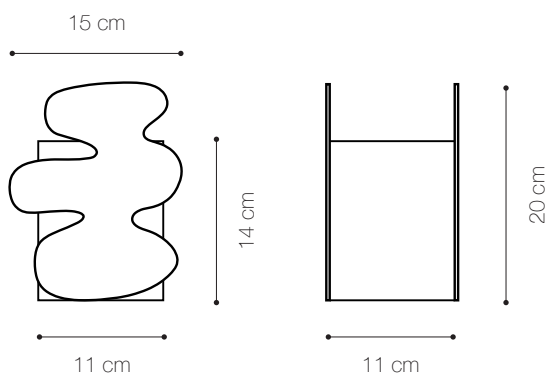

Joy Vase

Materials Shown

Aluminium

Dimensions

Width: 11 cm
Height: 20 cm
Depth: 11 cm

Finishes