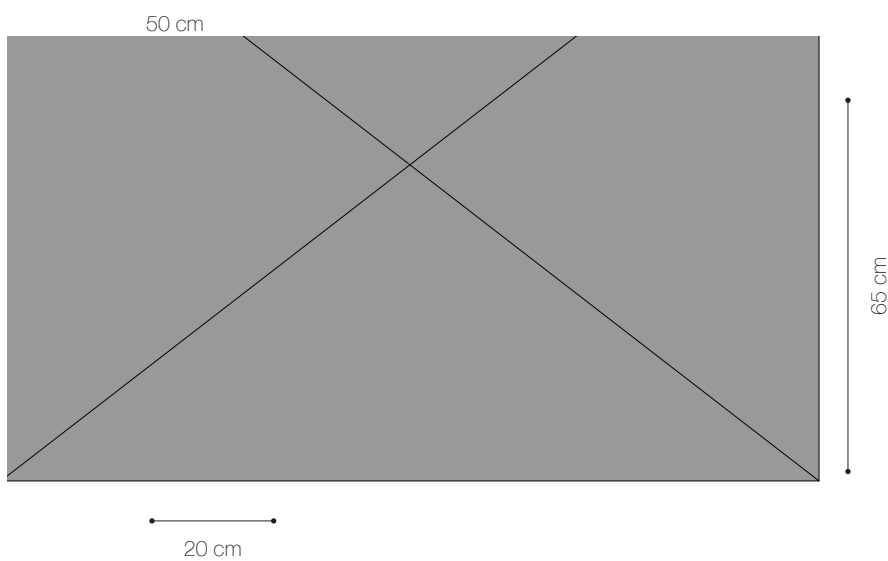

Lucia Side Table

Materials Shown

Iron

Dimensions

Width: 50 cm
Height: 65 cm
Depth: 50 cm

Finishes