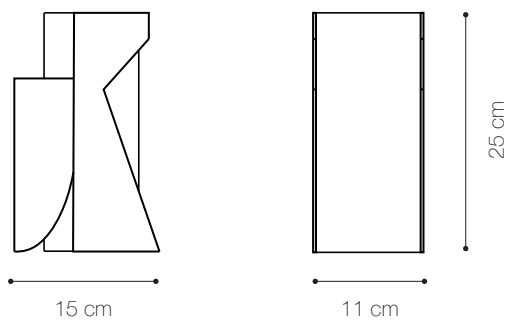

Lug Vase

Materials Shown

Aluminium

Dimensions

Width: 11 cm
Height: 25 cm
Depth: 11 cm

Finishes