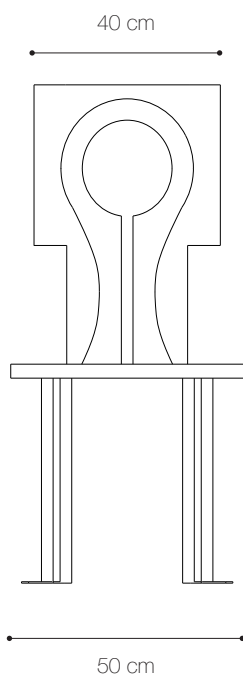

Luna Chair

Materials Shown

Iron

Dimensions

Width: 150 cm
Height: 185 cm
Depth: 2 cm

Finishes