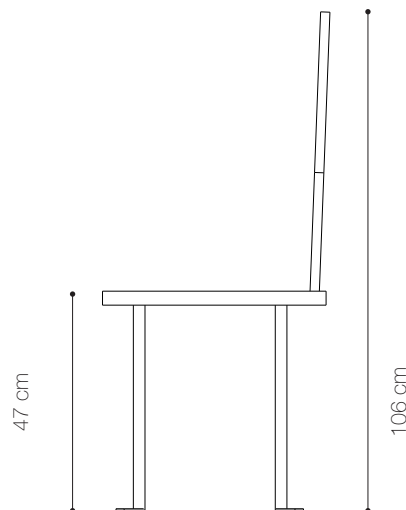

Luna Chair

Materials Shown

Iron

Dimensions

Width: 150 cm
Height: 185 cm
Depth: 2 cm

Finishes