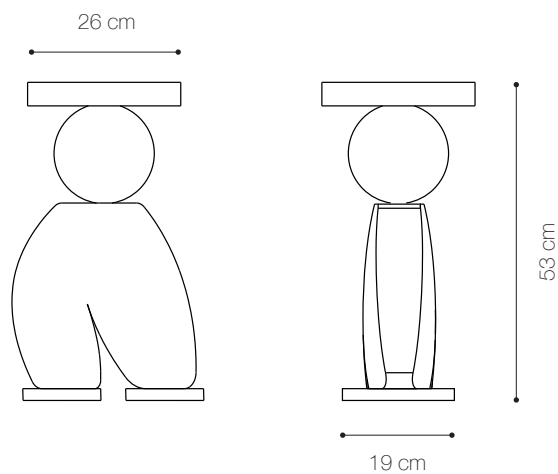

Pantalone Side Table

Materials Shown

Wirebrushed natural oak

Dimensions

Width: 26 cm
Height: 53 cm
Depth: 26 cm

Finishes