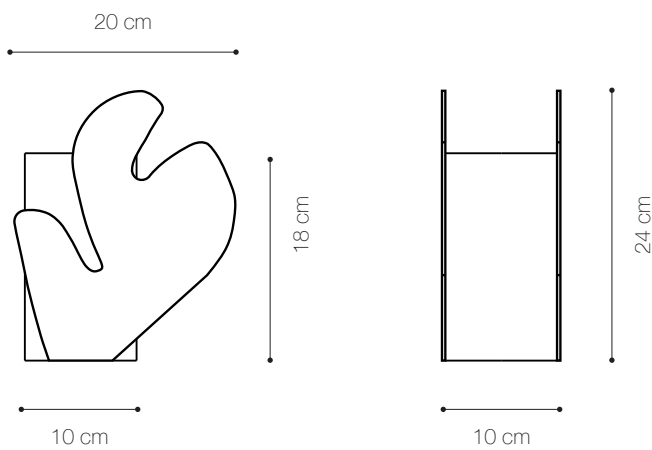

Swan Vase

Materials Shown

Aluminium

Dimensions

Width: 10 cm
Height: 18 cm
Depth: 10 cm

Finishes