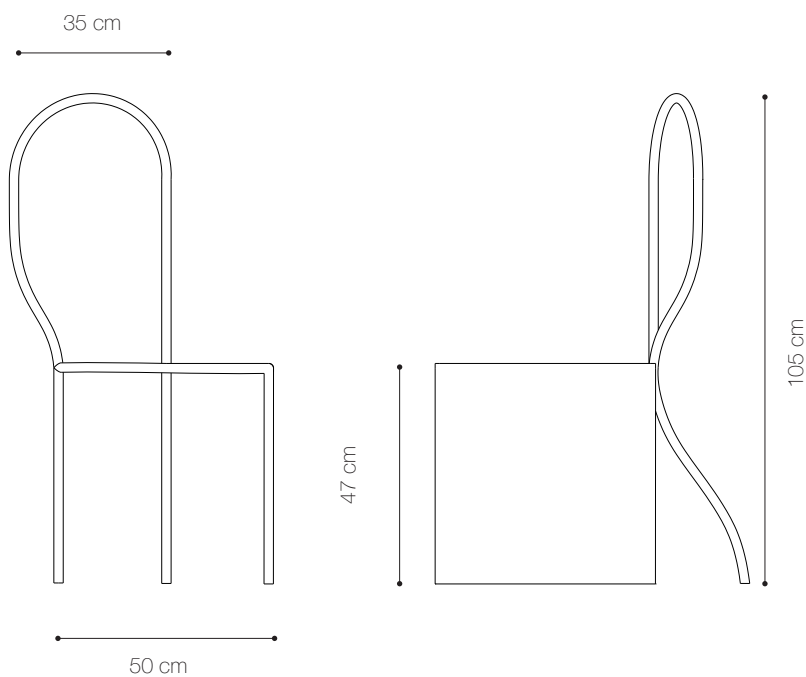

Twist Chair

Materials Shown

Stainless steel, natural cow hide

Dimensions

Width: 35 cm
Height: 105 cm
Depth: 50 cm

Finishes